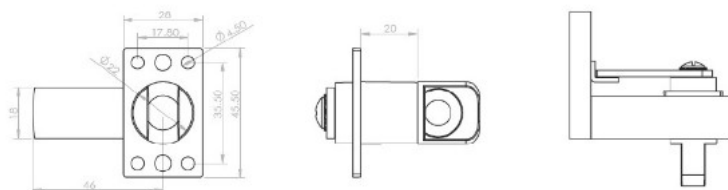

PRODUCT SHEET

Description:

Padlockable Cam Lock "Roto", 180DG, L/R, W/Back Plate, Chrome Plated, Straight Cam Plate C/E: 45mm, Pre-installed as Right, Hand, Can be Changed to Left Hand, Screw Fixing. 8mm

Item number:

14.04.575-0

Units	Box	Carton	HS Code	Barcode
Pcs.			8301300000	 5704866520522

SISO A/S
Mileparken 11
DK-2740 Skovlunde
Denmark
VAT: 24786013

Phone +45 45 830 900
www.siso.dk
siso@siso.dk

Danske Bank
Nytorv Branch
Copenhagen
SWIFT: DABADKKK

Account no.
4180 3112 112936
IBAN Account
DK7230003112112936