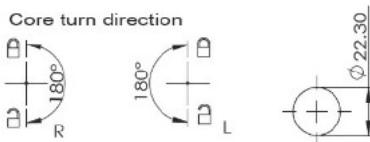

PRODUCT SHEET

Description:

Padlockable Cam Lock "Roto", 180DG, L/R, W/Back Plate, Chrome Plated, Straight Cam Plate C/E: 45mm, Pre-installed as Right, Hand, Can be Changed to Left Hand, Screw Fixing. 8mm

Item number:

14.04.575-0

Units	Box	Carton	HS Code	Barcode
Pcs.			8301300000	 5704866520522

SISO A/S
Mileparken 11
DK-2740 Skovlunde
Denmark
VAT: 24786013

Phone +45 45 830 900
www.siso.dk
siso@siso.dk

Danske Bank
Nytorv Branch
Copenhagen
SWIFT: DABADKKK

Account no.
4180 3112 112936
IBAN Account
DK7230003112112936