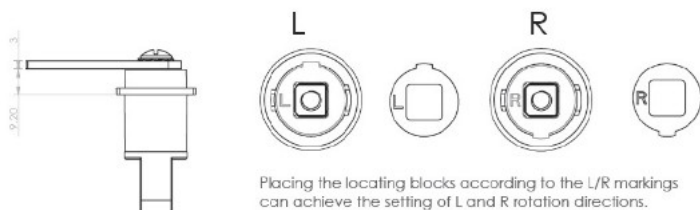

PRODUCT SHEET

Description:

Padlockable Cam Lock "Roto", 180DG, L/R, W/Back Plate, Chrome Plated, Straight Cam Plate C/E: 45mm, Pre-installed as Right, Hand, Can be Changed to Left Hand, Screw Fixing. 8mm

Item number:

14.04.575-0

Units	Box	Carton	HS Code	Barcode
Pcs.			8301300000	 5704866520522

SISO A/S
Mileparken 11
DK-2740 Skovlunde
Denmark
VAT: 24786013

Phone +45 45 830 900
www.siso.dk
siso@siso.dk

Danske Bank
Nytorv Branch
Copenhagen
SWIFT: DABADKKK

Account no.
4180 3112 112936
IBAN Account
DK7230003112112936